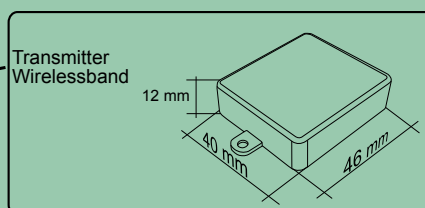

Visit us at:

<http://aerf.eu/catalog&cat=70&prod=84>

LOOK FOR THE GREEN CERCLE