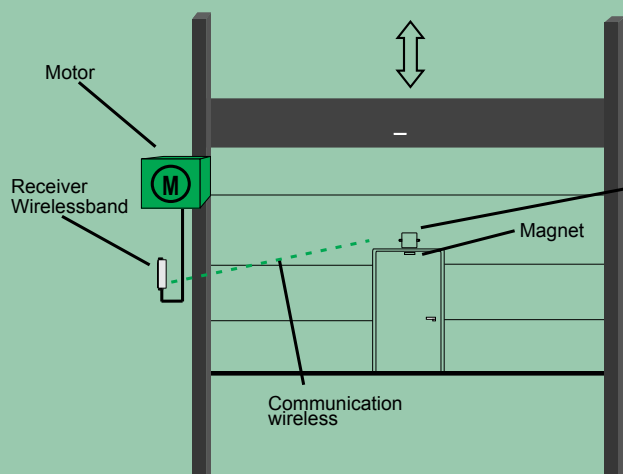

Visit us at:

<http://aerf.eu/catalog&cat=70&prod=84>

LOOK FOR THE GREEN CERCLE